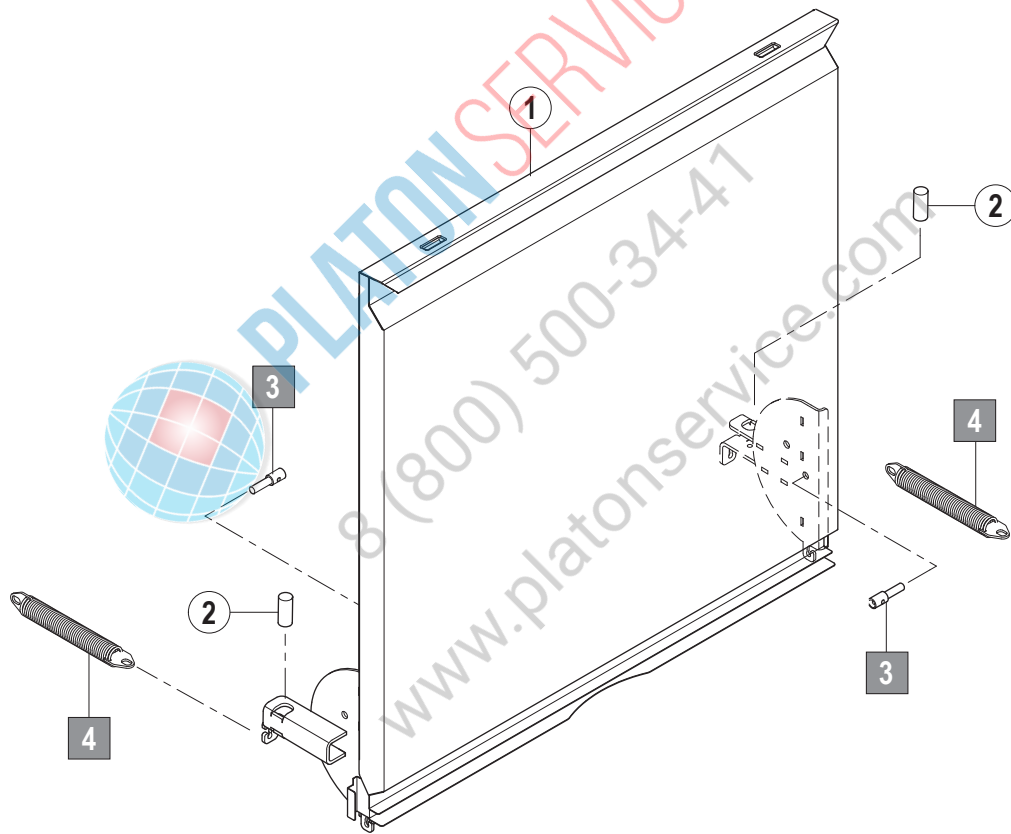

Door

2. Door