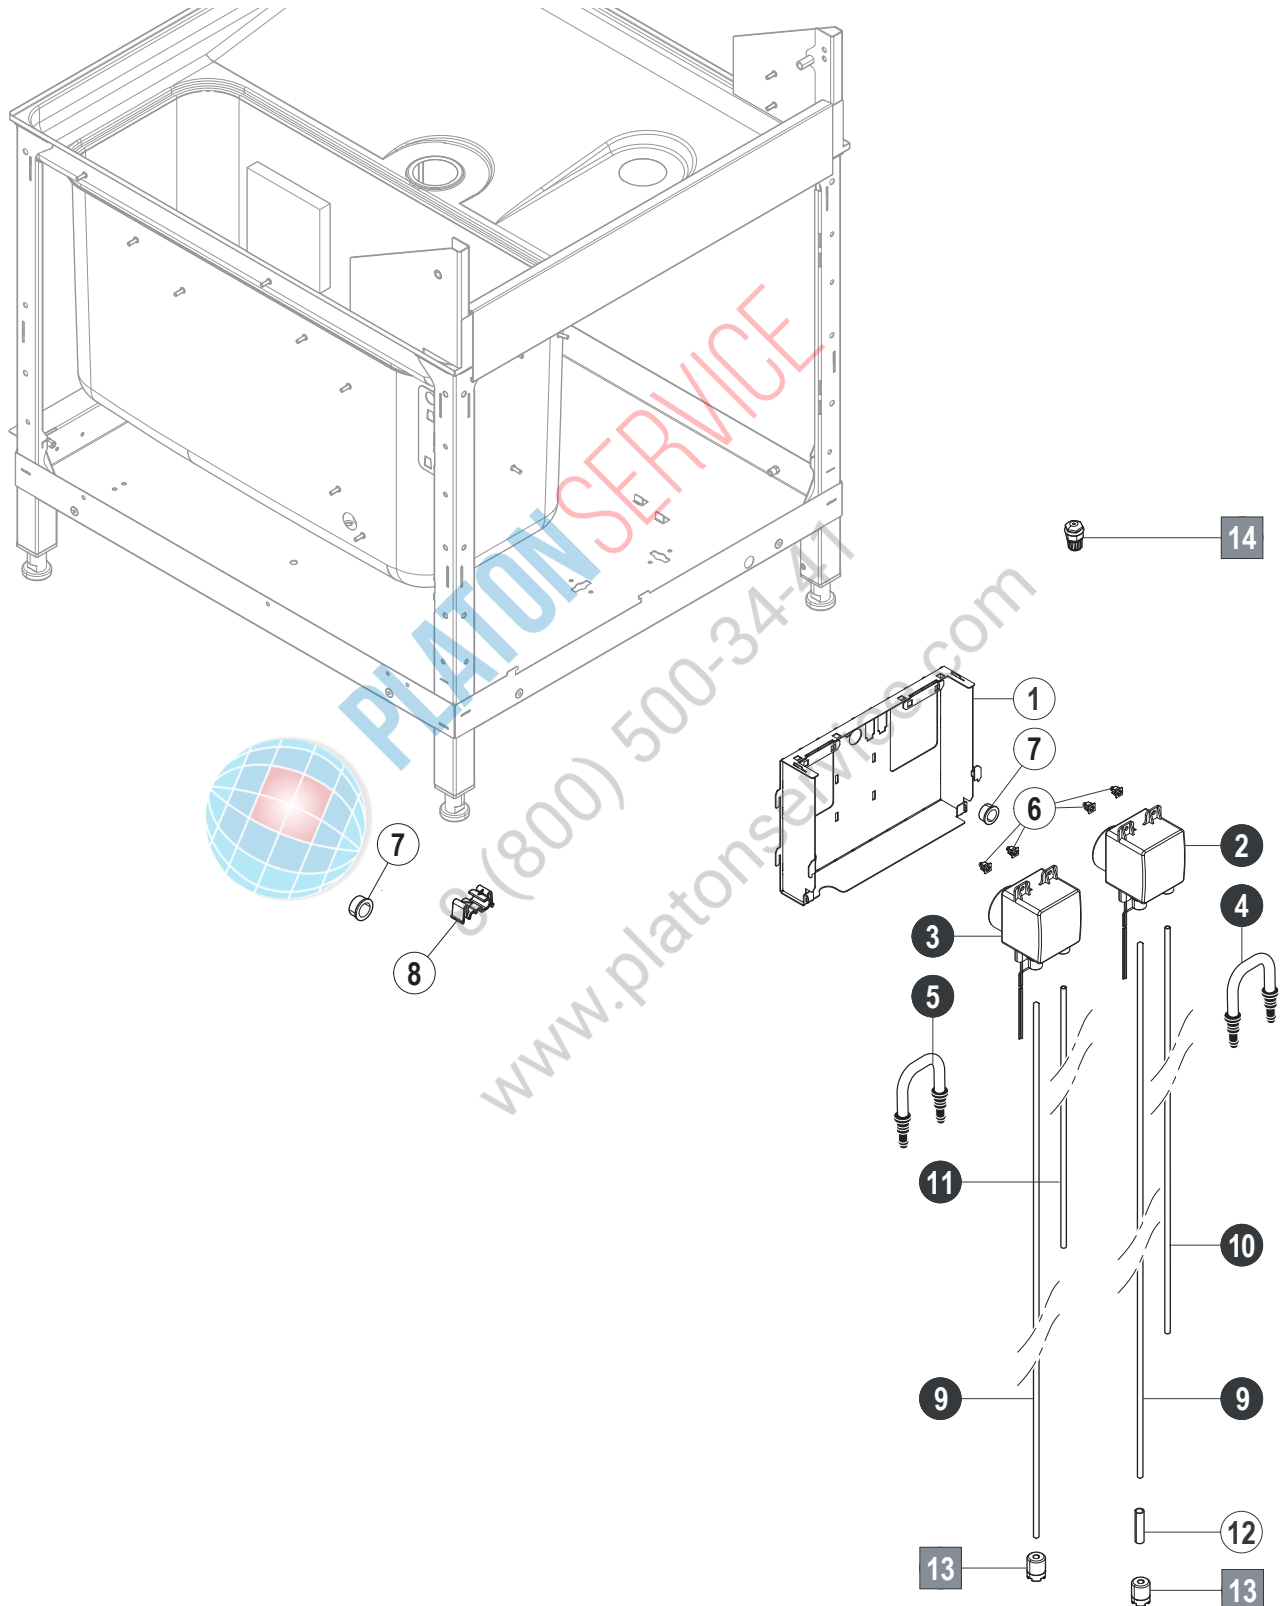

Dosage

12. Dosage

Pos. no.	Part no.	Part name	Remarks
1	01-515898-001	Braket dosing unit	
2	01-515269-006	Dosing unit rinse aid	
3	01-515269-002	Dosing unit detergent	
4	00-775608-003	Spare parts kit mill hose rinse aid	
5	00-775608-002	Spare parts kit mill hose detergent	
6	00-775460-001	Nut	
7	00-886756-004	Insulation bushing	
8	01-515242-001	Hose guidance rail	
9	01-246301-011	Dosing hose	
10	01-246301-006	Dosing hose	
11	01-246301-016	Dosing hose	
12	01-246210-001	Hose shell, blue	
13	00-775239-001	Suction piece	
14	00-883676-001	Spare parts kit dosing nipple	
	04-005547-009	Screw kit dosing pump:	
	01-515222-001	Screw KU 4x12	4x
	00-775460-001	Insert nut	4x

PLATON SERVICE
8 (800) 500-34-47
www.platonservice.com