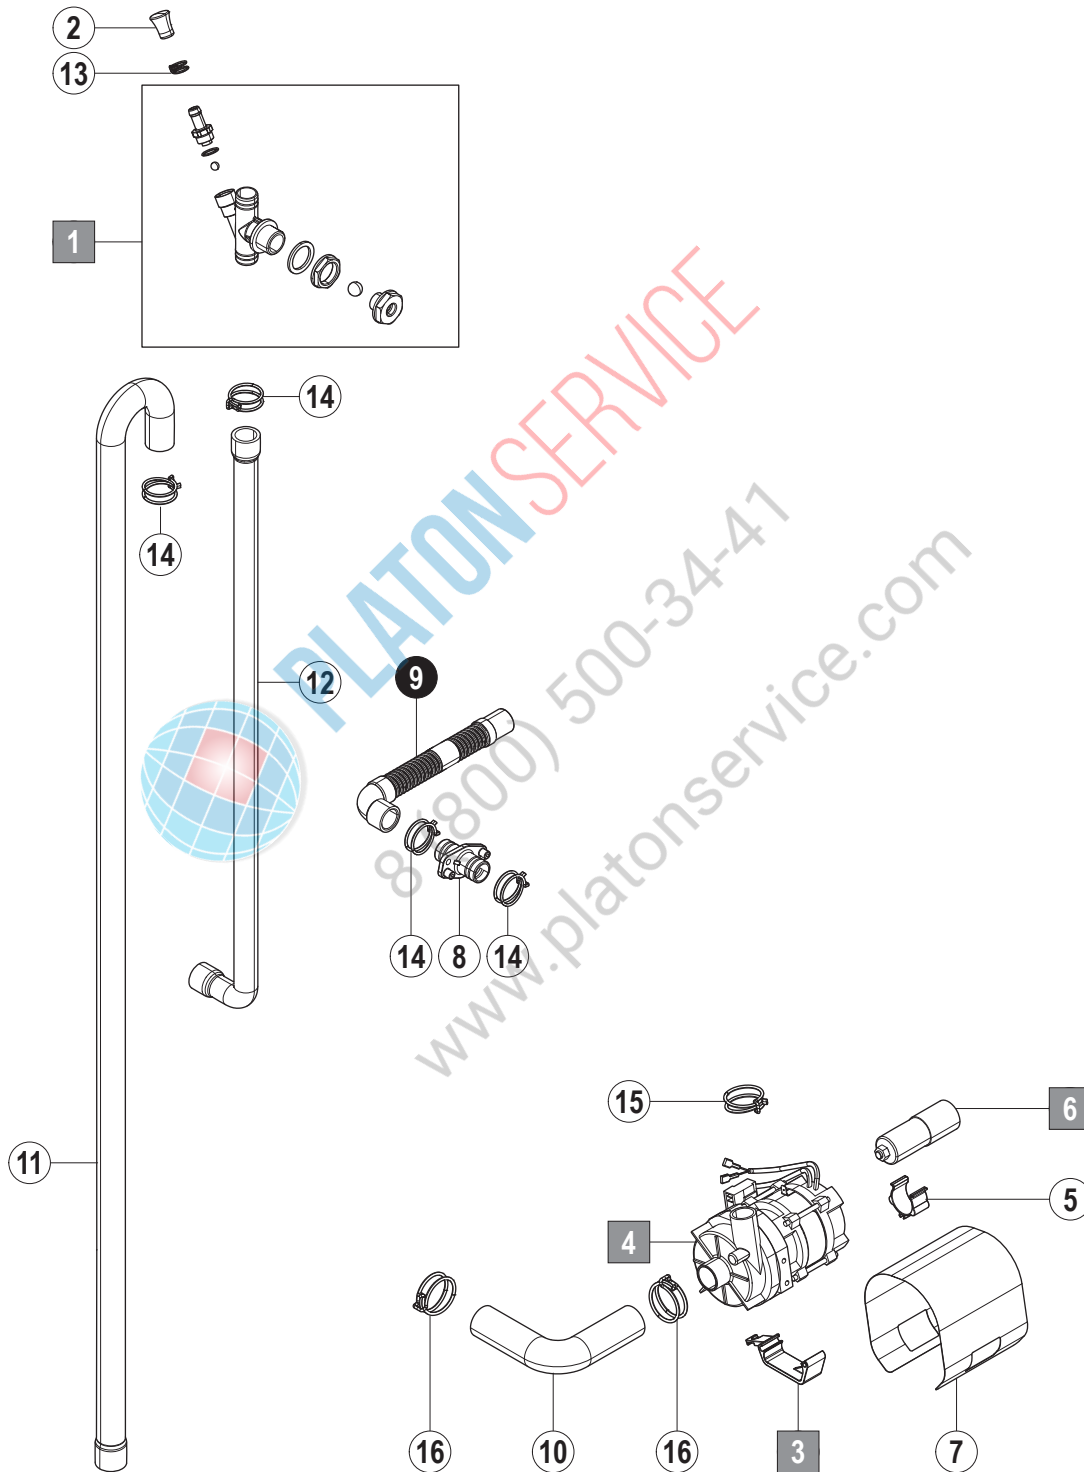

Drain system

5. Drain system

Pos. no.	Part no.	Part name	Remarks
1	01-510552-003	Ventilation valve, compl.	
2	00-775531-001	Blind plug	
3	01-515154-001	Bracket rinse pump	
4	00-775854-003	Drain pump	
5	01-539645-001	Holder	
6	00-226568-002	Condensor	
7	01-515763-001	Cover	
8	01-240159-001	Drain connection	
9	00-883961-002	Drain hose	
10	00-898242-008	Hose	
11	01-515968-003	Hose	
12	01-515894-002	Hose	
13	00-324510-140	Hose clip	
14	00-324510-287	Hose clip	
15	00-324510-327	Hose clip	
16	00-324510-356	Hose clip	

PLATON SERVICE

8 (800) 500-34-47

www.platonservice.com