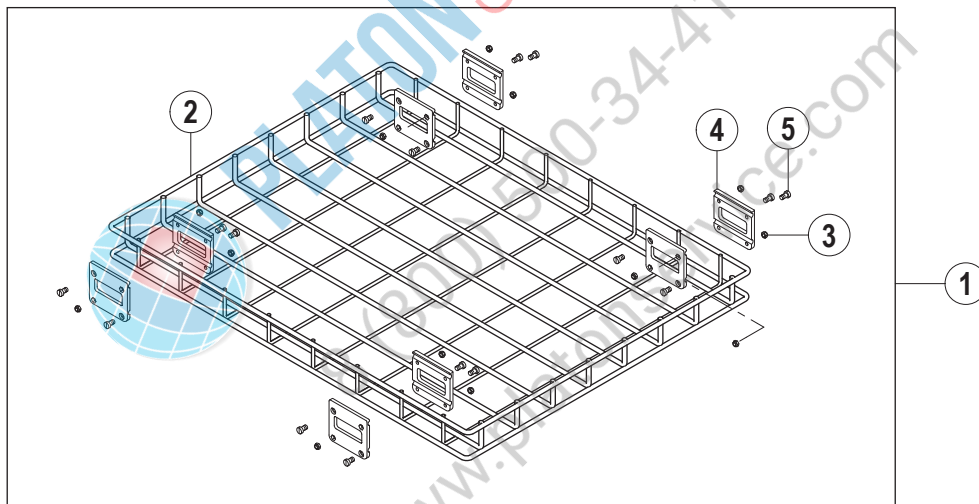

Racks

13. Racks

Pos. no.	Part no.	Part name	Remarks
1	01-510508-001	Universal rack complete	incl. Pos. 2 - 5
2	01-510507-001	Universal rack	
3	00-602490-000	Nut	
4	00-323635-000	Clip	
5	00-602619-000	Cap nut	

PLATON SERVICE

8 (800) 500-34-47

www.platonservice.com