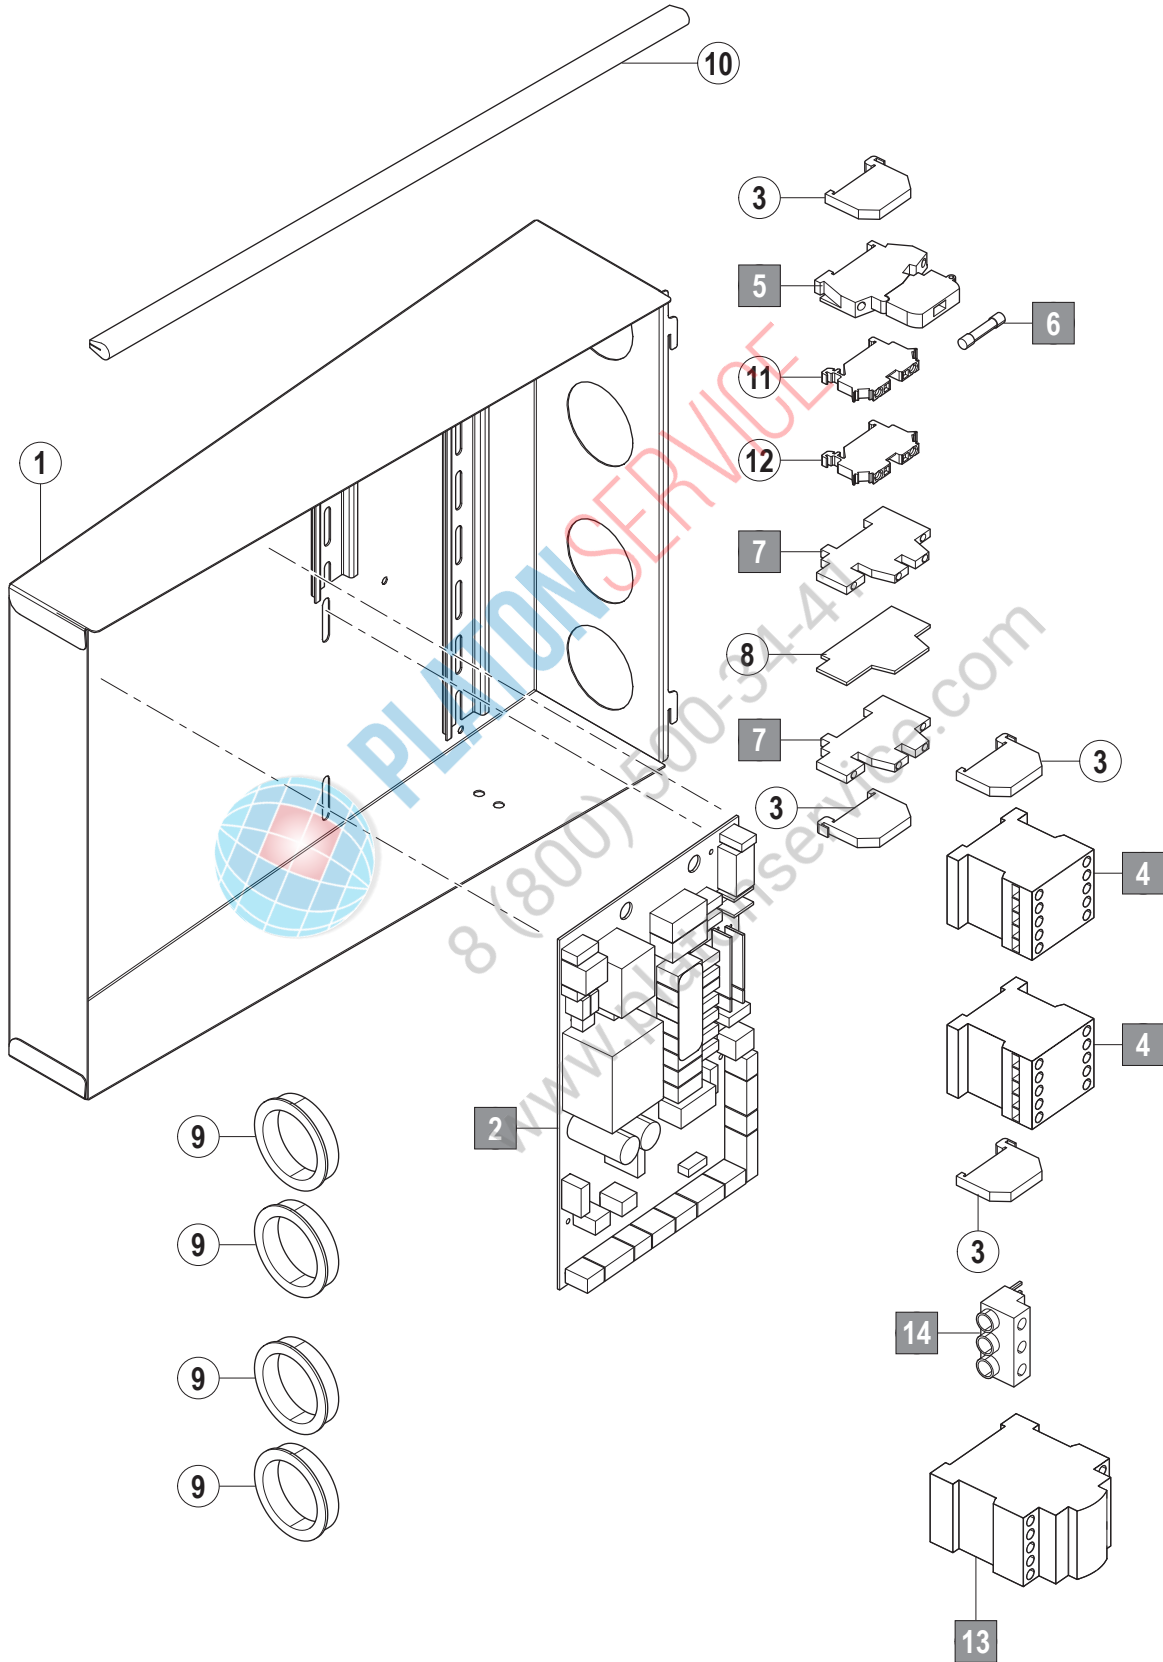

Switch box

11. Switch box

Pos. no.	Part no.	Part name	Remarks
1	01-515748-001	Switch box premouted	
2	01-515407-001	Spare parts kit control system	
3	00-323981-001	End clamp	
4	00-695521-062	Contactora	
5	00-775548-001	Fuse clip and disconnect terminal	
6	00-775570-001	Fuse	
7	00-785508-001	Two-tier terminal	
8	00-785508-011	Core end plate	
9	00-886756-001	Insulation bushing	
10	00-229169-013	Rubber profile	
11	00-323979-006	Terminal strip	
12	00-323979-005	Terminal strip	
13	00-695527-002	Contactora	
14	00-695509-003	Terminal block	