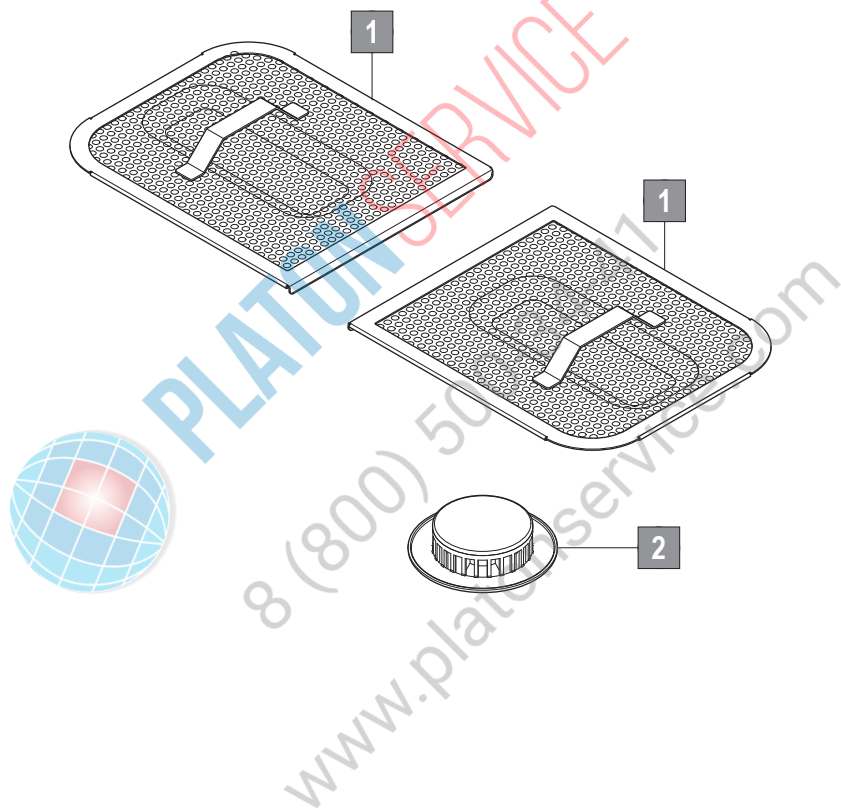

Strainer system with drain pump

7. Strainer system with drain pump

Pos. no.	Part no.	Part name	Remarks
1	01-510617-001	Tank cover strainer	
2	00-883733-001	Drain strainer	

PLATON SERVICE

8 (800) 500-34-47

www.platonservice.com