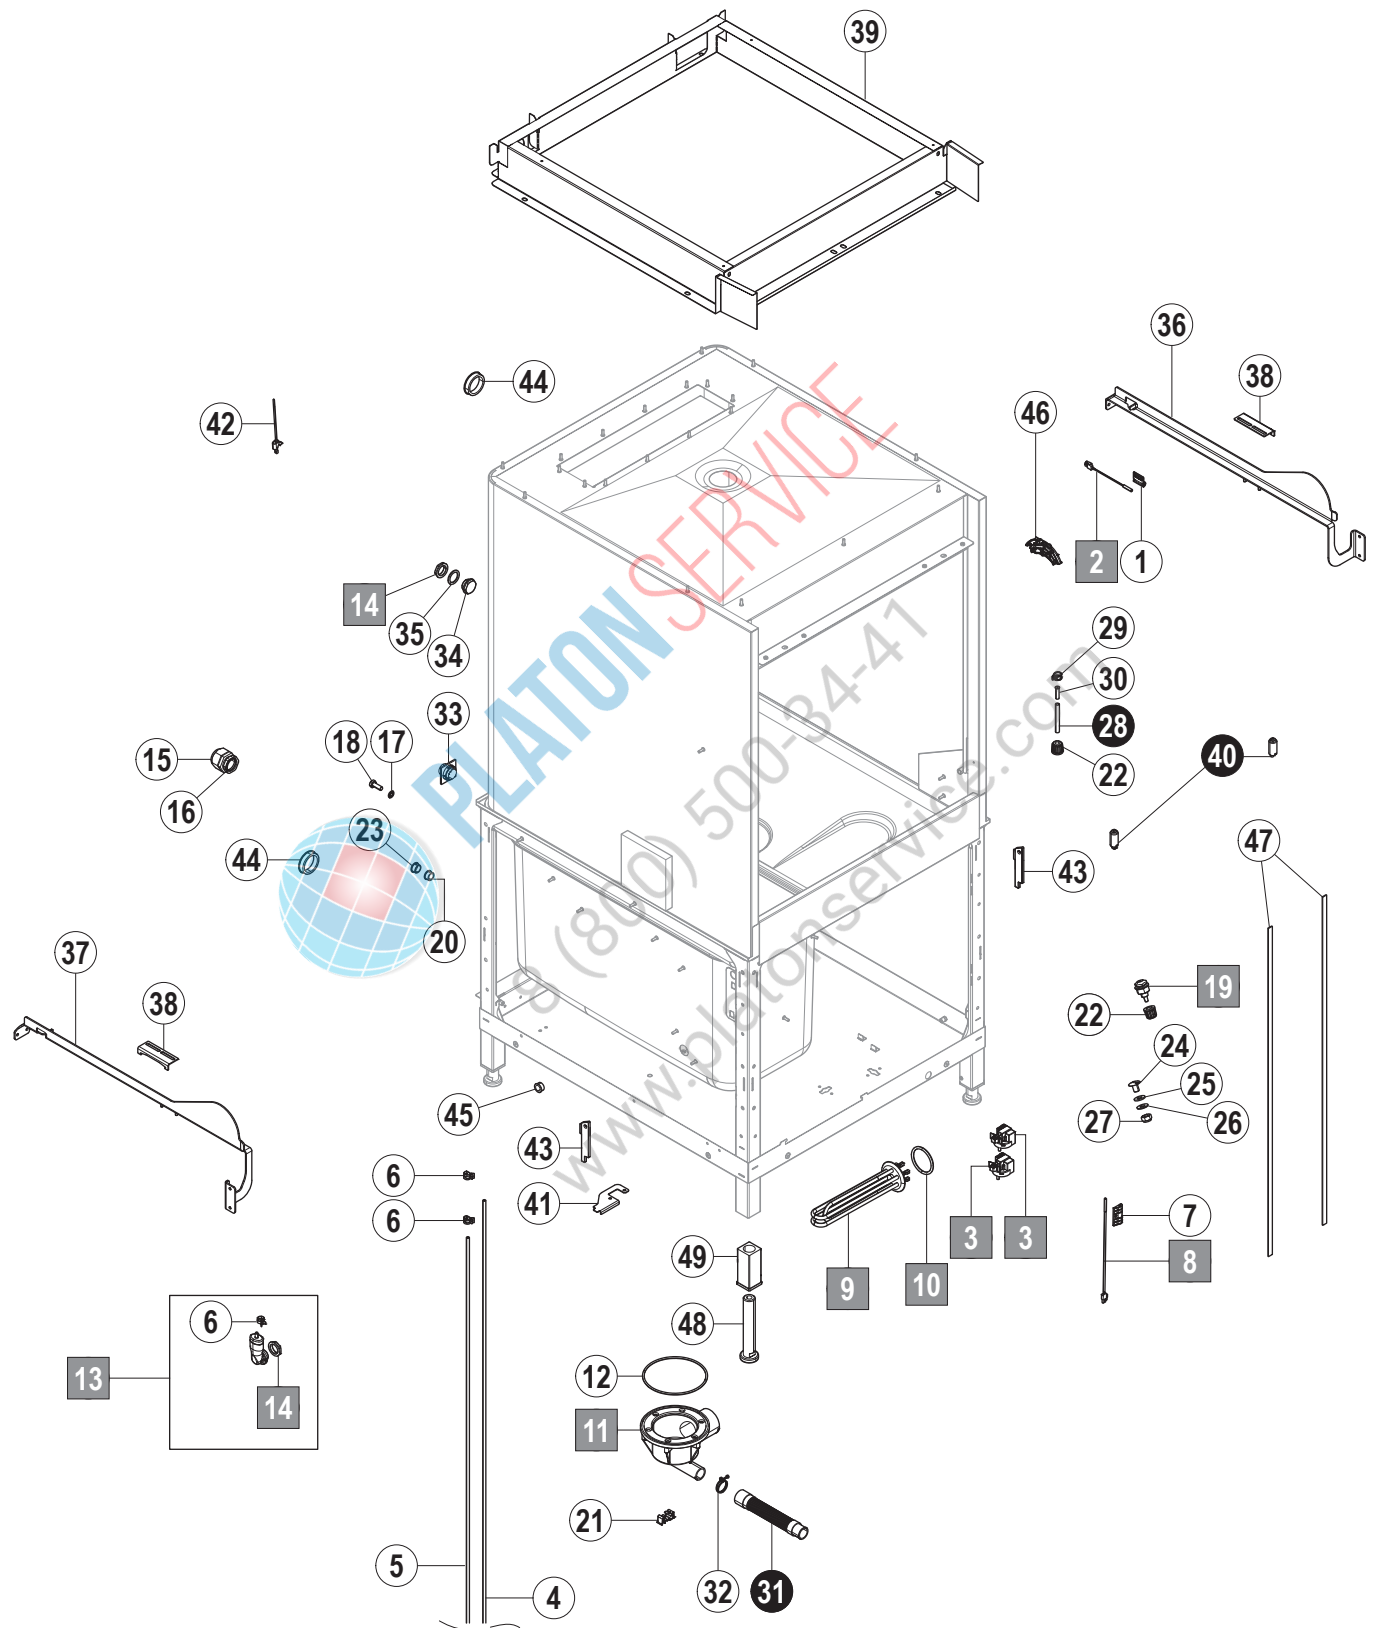

Tank and undercarriage

1. Tank and undercarriage

Pos. no.	Part no.	Part name	Remarks
1	01-515259-001	Bracket gas reed switch	
2	01-515276-001	Reed switch	
3	00-775866-202	Pressure transmitter	
4	00-324402-003	Hose	
5	00-324402-011	Hose	
6	01-246214-003	Hose clip	
7	01-297719-001	Bracket temperature sensor	
8	00-775612-001	Temperature sensor	
9	00-323949-002	Tank heater	
10	00-067500-118	O-ring	
11	00-883735-001	Tank flange	
12	00-276903-028	O-ring	
13	01-515334-001	Air chamber, replacement kit	incl. Pos. 6 + 14
14	00-324384-000	Nut	
15	00-695661-005	Cable fitting	
16	00-695664-005	Counter nut	
17	00-605283-001	Fan washer	
18	00-602570-000	Screw	
19	00-883676-001	Spare parts kit dosing nipple	Gilde only
20	00-886756-004	Insulation bushing	Gilde only
21	01-515242-001	Hose guidance rail	Gilde only
22	00-775507-001	Screw connection	
23	00-895609-001	Cover cap	Ecomax only
24	00-6033376-000	Screw	Ecomax only
25	00-172986-010	Sealing	Ecomax only
26	00-602287-000	Washer	Ecomax only
27a	00-602305-000	Spring ring	Ecomax only
27	00-602492-000	Nut	Ecomax only
28	01-246301-017	Dosing hose	Ecomax only
29	00-324510-068	Hose clip	Ecomax only
30	00-379839-009	Bolt	Ecomax only
31	01-539652-001	Drain hose	Ecomax only
32	00-323945-035	Hose clip	Ecomax only
33	00-785565-004	Cable bushing	Ecomax only
34	01-297500-001	Cover	Ecomax only
35	00-168611-025	Sealing	Ecomax only
36	01-539798-001	Rack guide right	
37	01-539799-001	Rack guide left	
38	01-539790-001	Hook spring	
39	01-539831-001	Frame complete	
40	00-324221-000	Door closer	
41	01-539884-001	Elbow holder