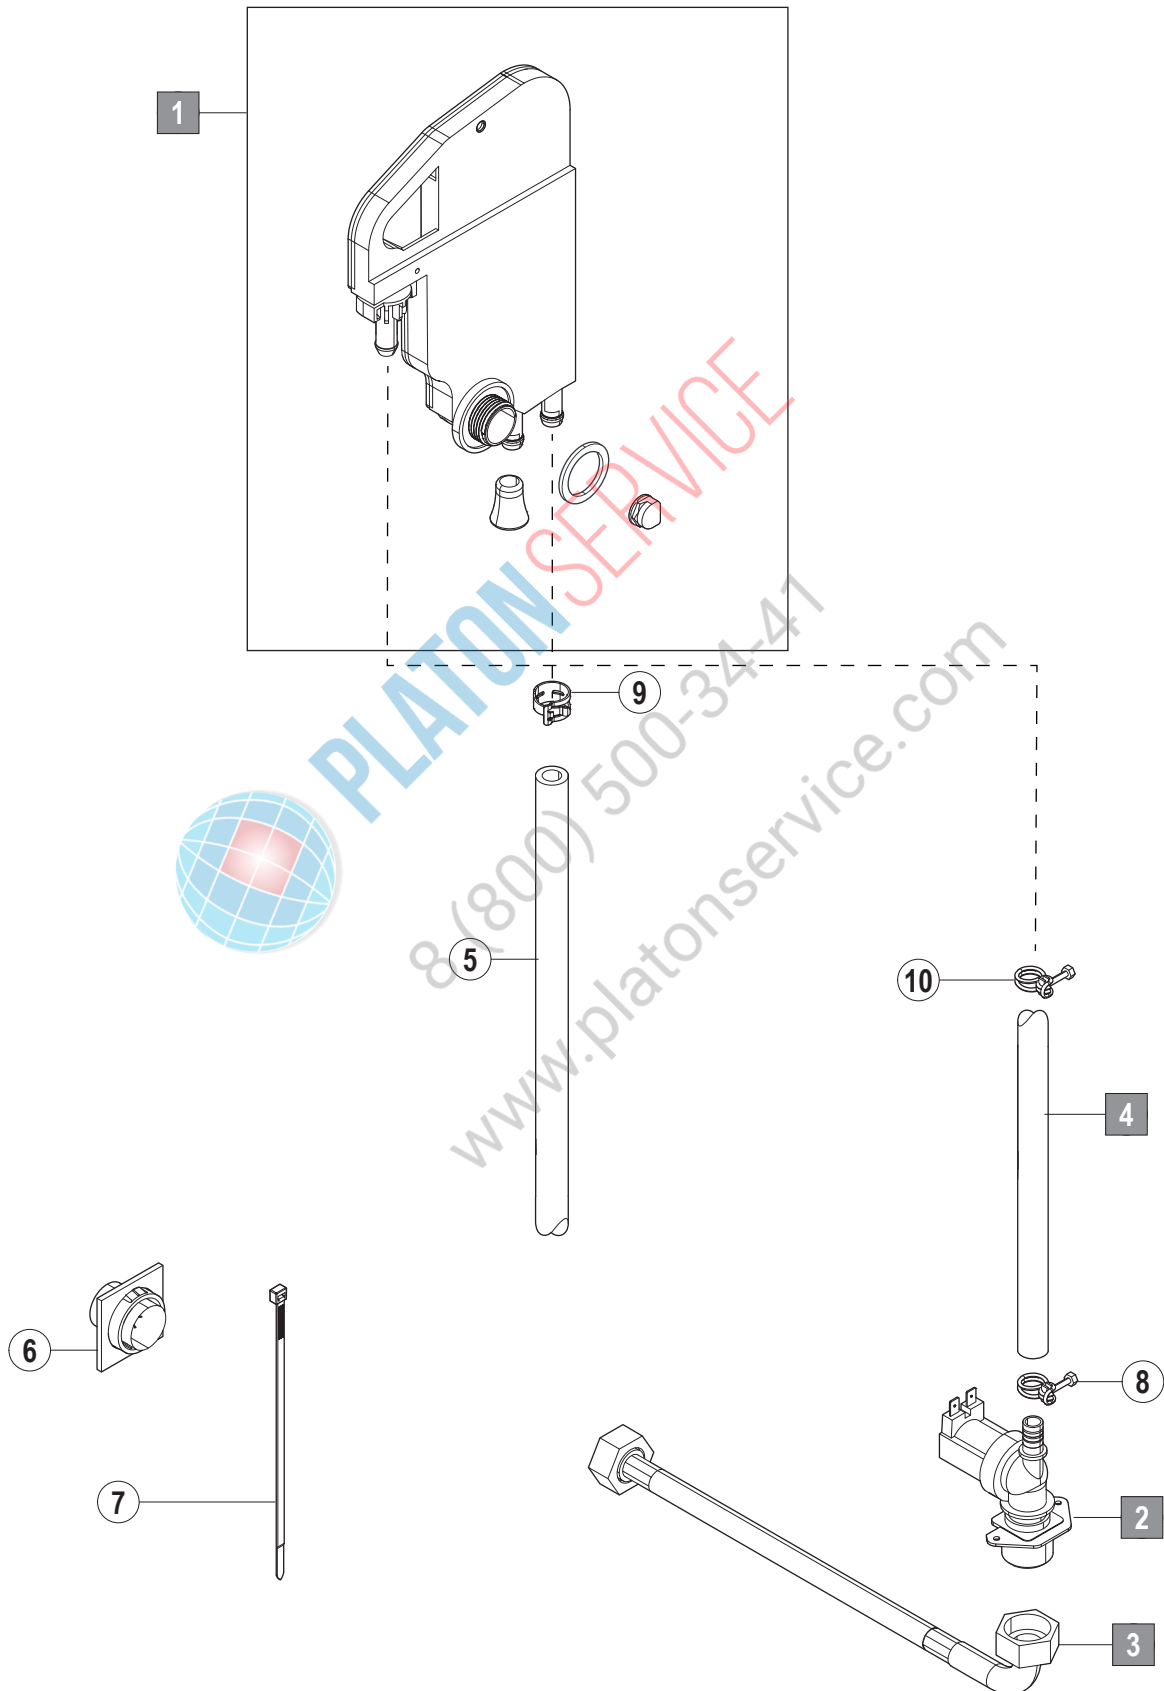

Tank and undercarriage

42	00-691923-001	Fixing strap	
43	01-294748-001	Vopour seal	
44	00-886756-001	Insulation bushing	
45	00-886756-002	Insulation bushing	
46	01-515897-001	Hose guidance rail	
47	01-539856-003	Sealing tape	
48	00-325007-001	Adjustable foot screw-in	
49	00-325008-001	Adjustable foot impact part	
	04-005547-001	Screw kit mounting parts:	
	00-605321-001	SK nut M5	20x
	00-602283-000	Shim 4,3	2x
	00-602285-000	Shim 5,3	2x
	00-603079-000	Screw Zyl. M4x20	2x
	00-602568-000	Screw SK M5x12	2x
	00-602507-000	SK nut M4	2x
	00-602308-000	Spring ring B4	2x
	00-605327-001	Nut SK M10	2x
	00-602288-000	Shim 10,5	2x
	00-603493-000	Countersunk screw M4x10	2x
	00-600699-000	Countersunk screw M6x12	12x

Fill

4. Fill

Pos. no.	Part no.	Part name	Remarks
1	01-515331-003	Spare parts kit waterbreak	
2	00-883658-001	Filling valve	
3	01-240316-003	Water supply hose	
4	01-246371-007	Hose	
5	00-775559-030	Hose	
6	01-510505-001	Cable bushing	
7	00-165128-003	Cable tie	
8	00-323945-016	Hose clip	
9	01-246214-002	Hose clip	
10	00-323945-018	Hose clip	
	04-005547-004	Screw kit fill and drain:	
	00-602691-000	L.KR screw M4x10	4x
	00-602308-000	Spring ring B4	4x
	01-515222-001	Screw KU 4x12	2x
	00-605049-000	Screw L.KR. 6,3x22	1x