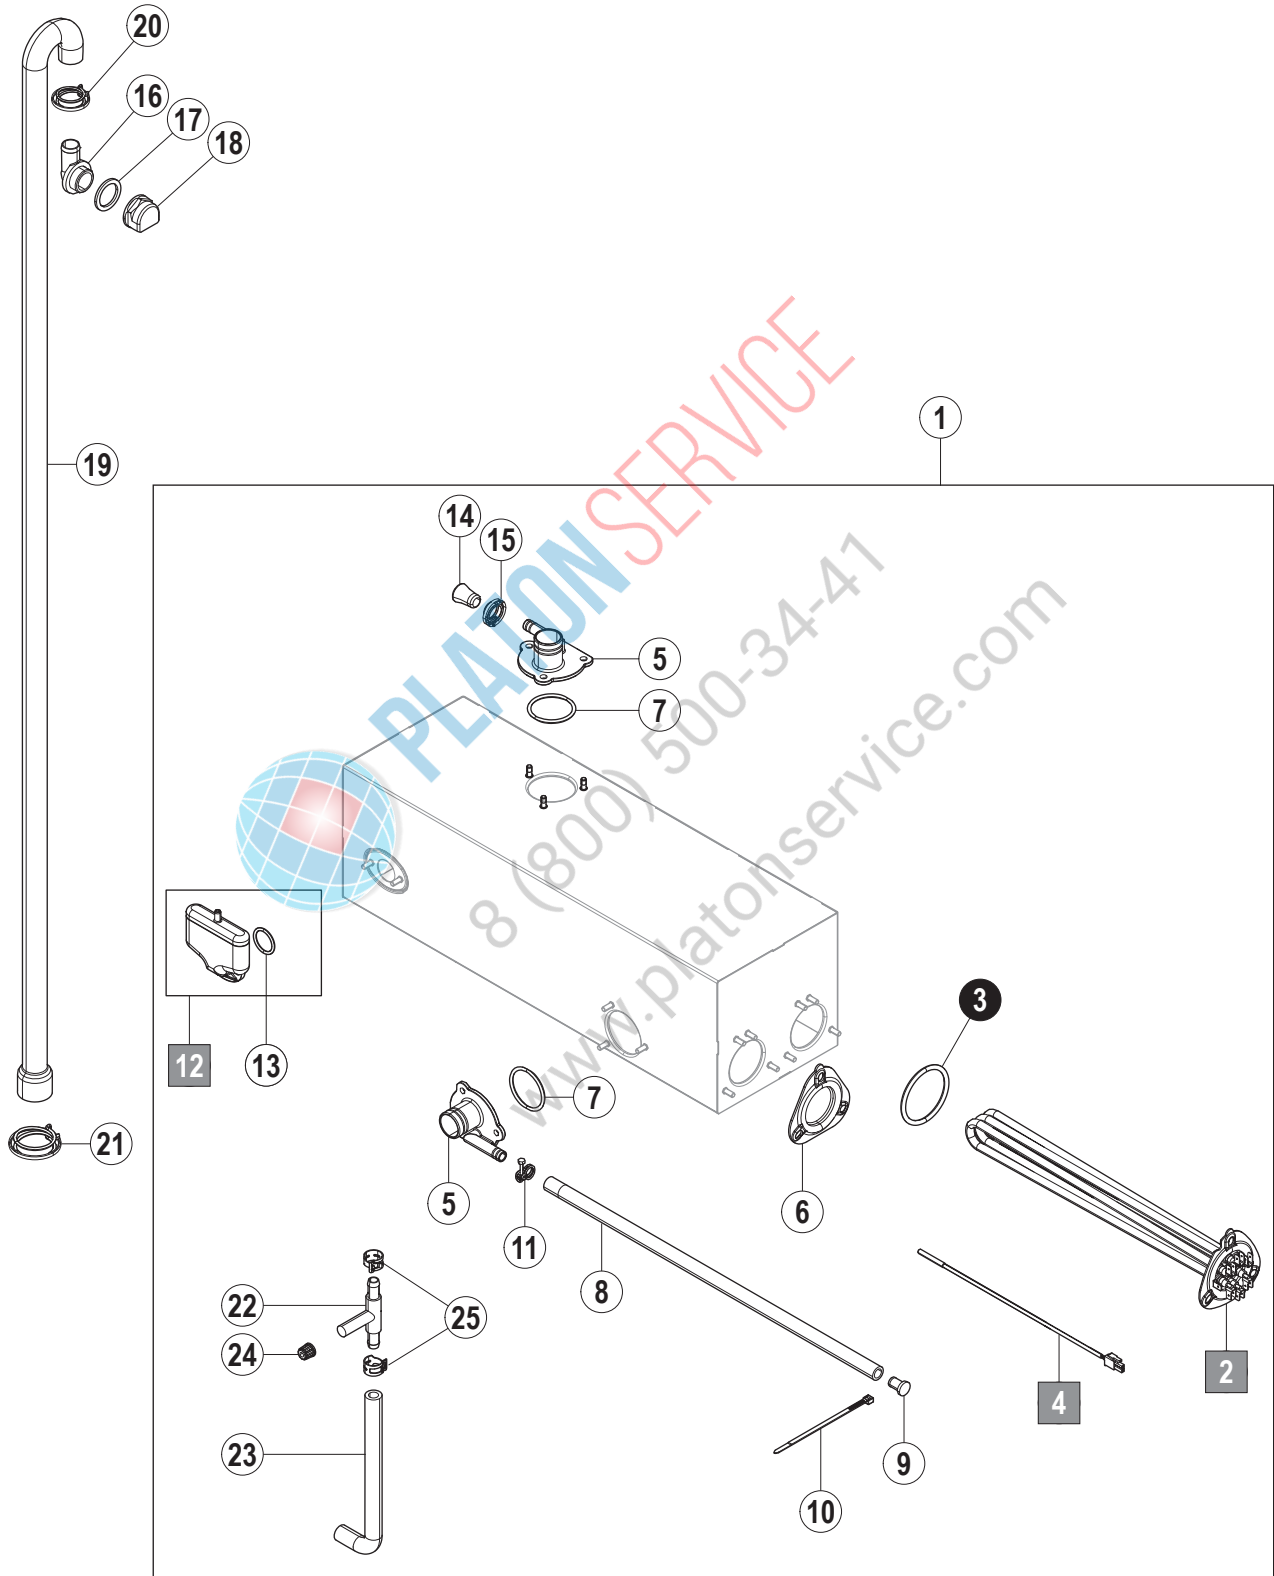

Hot water tank

10. Hot water tank

Pos. no.	Part no.	Part name	Remarks
1	01-515695-003	Hot water tank, compl.	incl. Pos. 2 - 13, 22
2	01-539873-001	Boiler heating	
3	01-240135-011	O-ring	
4	00-775612-001	Temperature sensor	
5	01-515731-001	Pump intake	
6	04-005521-001	Blind flange	
7	00-276903-064	O-ring	
8	00-774080-001	Hose	
9	00-774512-001	Plug	
10	00-165128-001	Cable tie	
11	00-323945-015	Hose clip	
12	01-240372-001	Air chamber, replacement kit	incl. Pos. 13
13	00-276903-056	O-ring	
14	00-775531-001	Blind plug/lind plug	
15	00-324510-164	Hose clip	
16	00-324097-000	Filler piece	
17	00-775305-001	Sealing	
18	00-324183-000	Nut	
19	01-539932-001	Hose	
20	00-324510-242	Hose clip	
21	00-324510-356	Hose clip	
22	01-297803-001	T-piece dosing	
23	01-539927-001	Hose	
24	00-775507-001	Screw connection	
25	01-246214-002	Hose clip	
	04-005547-008	Screw kit hot water tank:	
	00-602501-000	SK nut M5	17x
	00-602285-000	Shim 5,3B	17x
	00-602502-000	SK nut M6	2x
	00-602570-000	SK screw M6x16	2x
	00-602286-000	Shim 6,4	2x
	00-605321-001	SK nut M5	1x