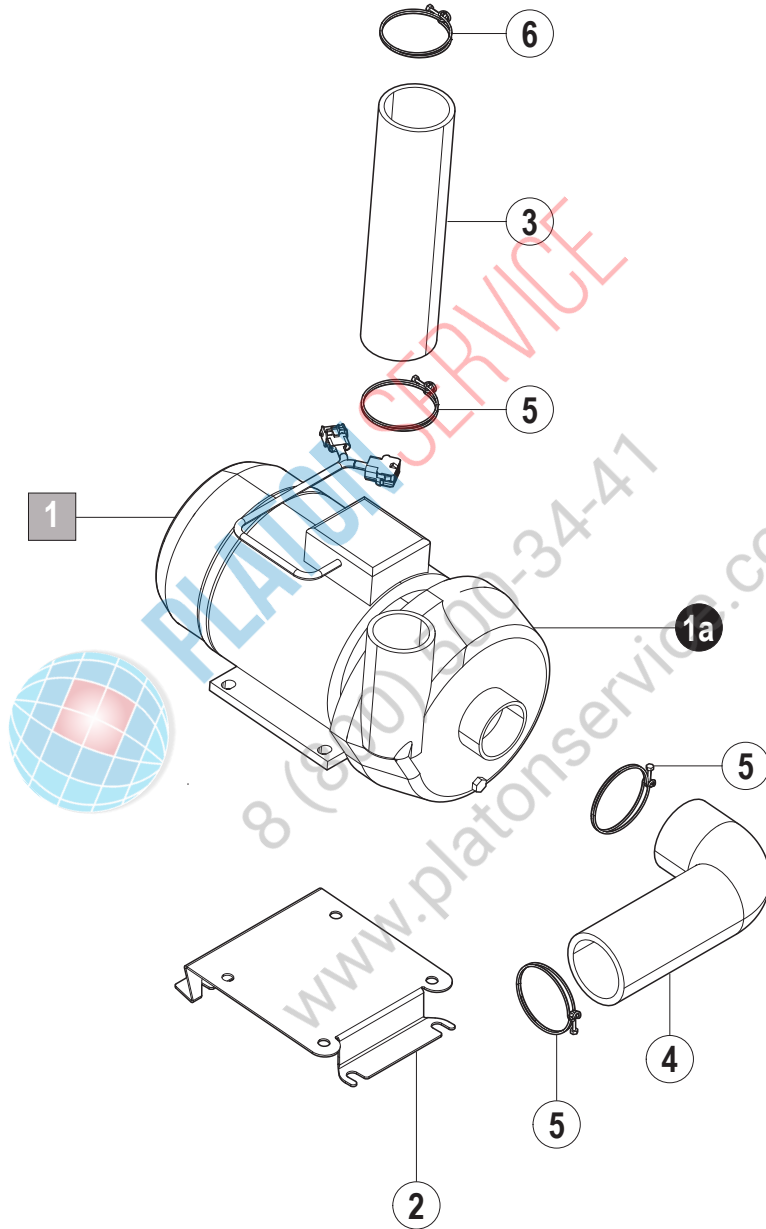

PLATON SERVICE

8 (800) 500-34-47

www.platonservice.com

Wash system

8. Wash system

Pos. no.	Part no.	Part name	Remarks
1	01-539824-003	Hose	
2	01-539620-001	Spare parts kit rinse arm	
3	01-539867-001	Wash arm, compl.	incl. Pos. 4 + 5
4	00-886610-000	Wash arm plug kit	4 x
5	01-539624-004	Spare parts kit wash arm guidance	
6	00-324510-356	Hose clip	
7	01-539866-002	Axle	
8	00-324751-000	Sealing ring	
9	00-324510-327	Hose clip	
10	01-539739-001	Separating nut	
11	00-172986-039	Sealing	
12	01-294619-001	Wash arm bearing, top	
13	01-294757-001	Wash arm bearing, bottom	
14	01-515154-001	Bracket rinse pump	
15	01-539788-001	Rinse pump 50 Hz	
16	01-539645-001	Holder	
17	00-226568-009	Condensor	
18	01-515763-001	Cover	
19	00-883167-001	Hose	
20	01-515844-001	Hose	
21	00-324071-000	T-piece	
22	01-510611-001	Hose	
23	01-240170-010	Hose	
24	00-897330-001	Clip	
25	00-323945-021	Hose clip	
26	00-323945-064	Hose clip	
27	00-323945-072	Hose clip	
28	00-324510-202	Hose clip	
29	00-324510-242	Hose clip	

Wash pump

9. Wash pump

Pos. no.	Part no.	Part name	Remarks
1	01-539787-001	Wash pump	
1a	01-539787-010	Spare part kit for 50Hz	Kits consist of: O-ring, impeller, seal ring fixed, movable slide ring
	01-539787-020	Spare part kit for 60Hz	
2	00-883141-004	Hose	
3	00-898176-006	Hose	
4	00-323945-076	Hose clip	
5	00-323945-072	Hose clip	
	04-005547-007	Screw kit wash pump:	
	00-602578-000	SK screw M8x25	
	00-602503-000	SK nut M8	
	00-602287-000	Shim 8,4	
	00-602288-000	Shim 11	