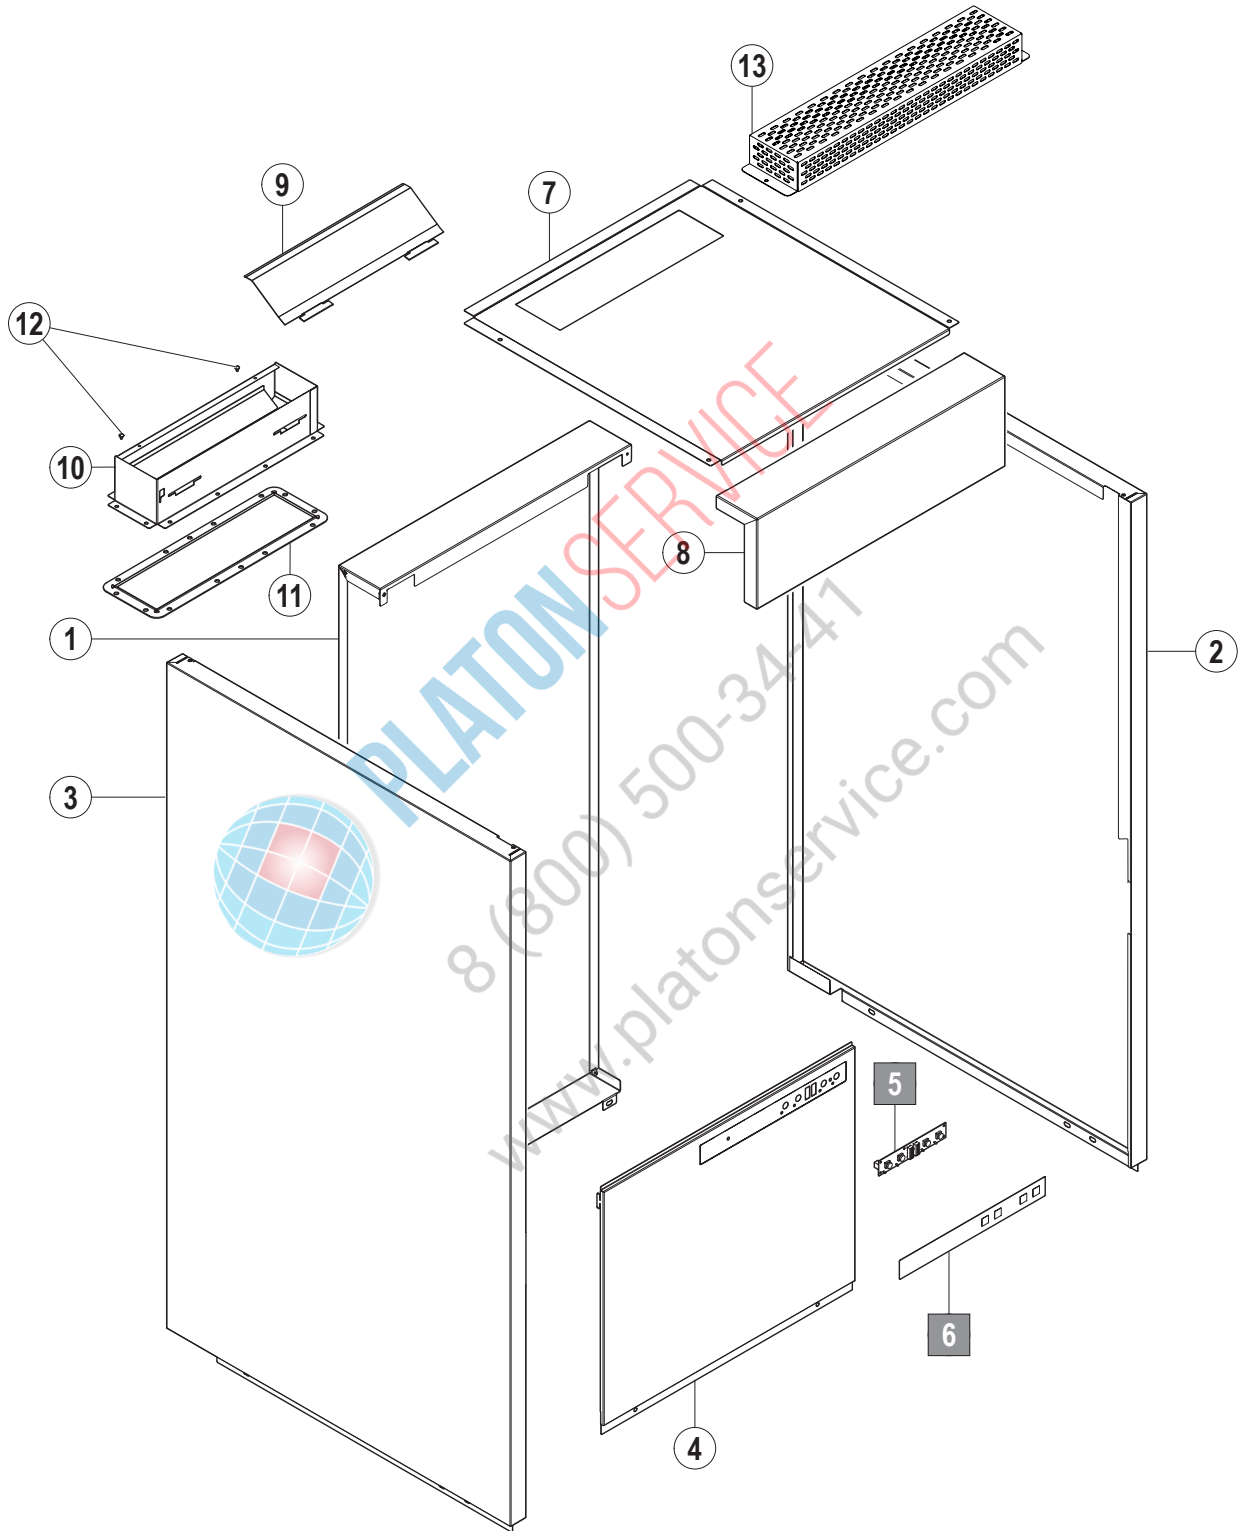

Covering

3. Covering

Pos. no.	Part no.	Part name	Remarks
1	01-539720-001	Back covering	
2	01-539830-005	Side covering, right	
3	01-539830-006	Side covering, left	
4	01-539946-001	Frontal covering	
5	00-897560-002	Operating and display unit	
6	01-297749-001	Ecomax film keypad	
7	01-539839-001	Cover	
8	01-539958-001	Frontal covering	
9	01-294657-001	Flap	
10	01-510645-001	Air duct	
11	01-539716-001	Sealing	
12	00-228828-000	Stopper	
13	04-006809-001	Exhaust grille	
	04-005547-016	Screw kit covering:	
	00-603648-000	Cup screw M6x12	10x
	00-605321-001	SK nut M5	12x
	00-602568-000	Screw SK M5x12	6x
	00-602285-000	Shim 5,3	4x
	00-602306-000	Spring ring B5	4x
	00-602281-000	Shim 3,2	6x
	00-602528-000	SK nut M3	6x
	00-226247-001	Sealing ring	6x
	00-298529-009	Distance sleeve	6x
	00-603649-000	Cup screw M5x10	4x
	00-602481-000	SK nut M12	4x