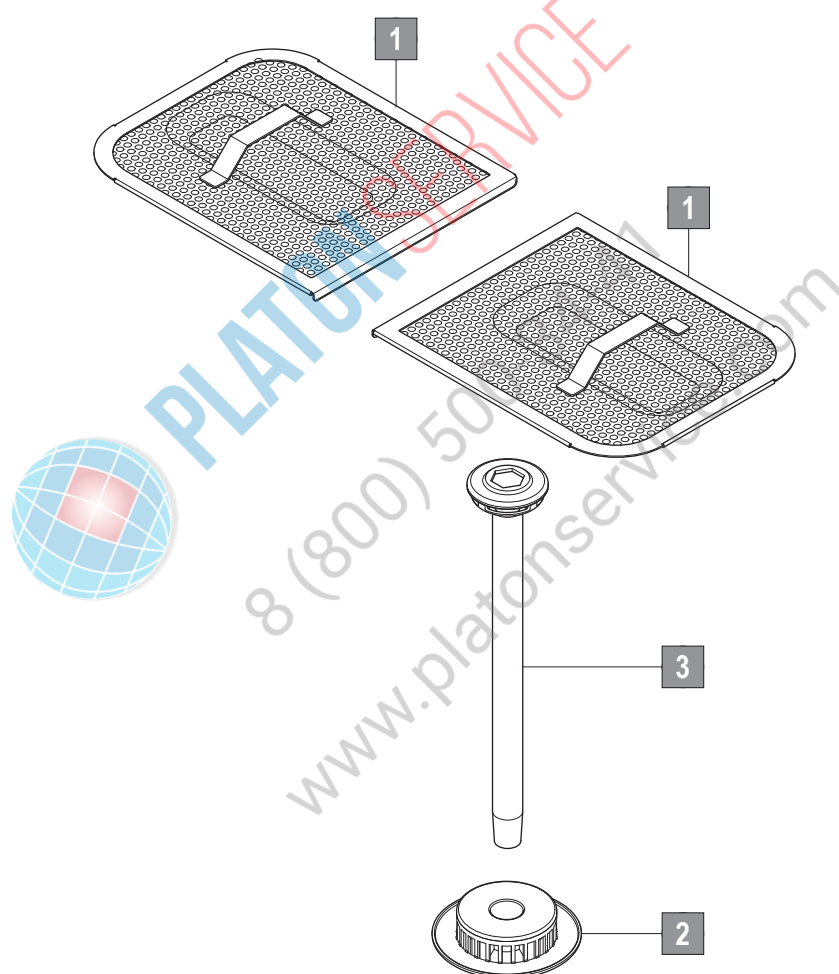

Strainer system without drain pump

6. Strainer system without drain pump

Strainer system without drain pump

Pos. no.	Part no.	Part name	Remarks
1	01-510617-001	Tank cover strainer	
2	00-883733-002	Drain strainer	
3	00-883737-002	Riser	

PLATON SERVICE

8 (800) 500-34-41

www.platonservice.com