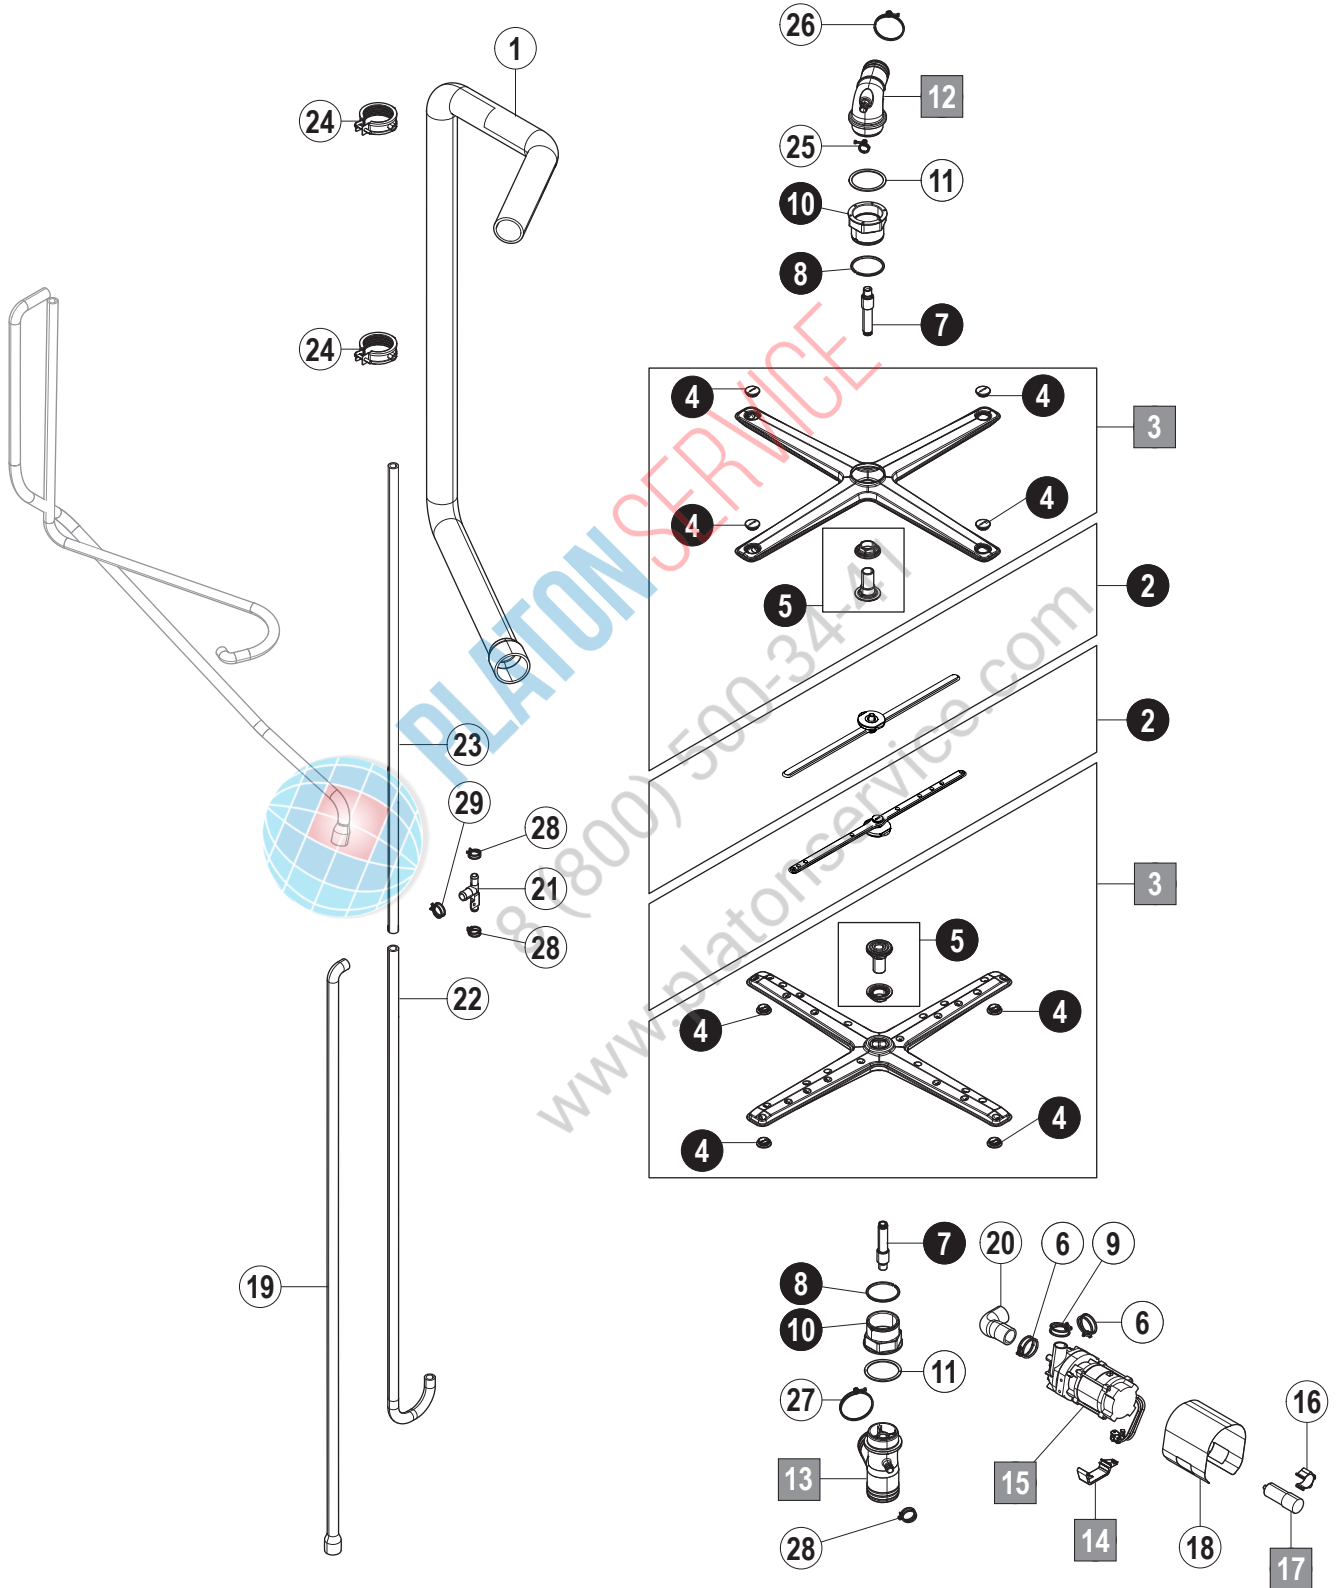

Pos. no.	Part no.	Part name	Remarks
1	01-510617-001	Tank cover strainer	
2	00-883733-001	Drain strainer	

PLATON SERVICE

8 (800) 500-34-47

www.platonservice.com

Wash system

8. Wash system